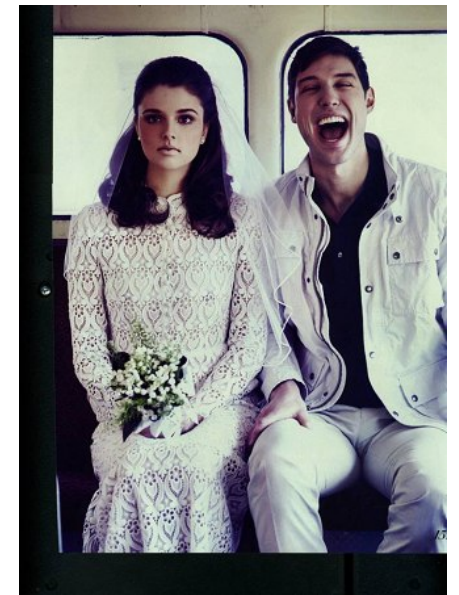

MATT

Height 6'3"/191cm Waist 32"/81cm Suit 42"/106cm/52 Shoe 12 US/46.5 EU/11.5 UK
Hair Brown Eyes Blue

Toronto, Canada | Tel: 416-388-7049 | Email: chantalenadeau@rogers.com