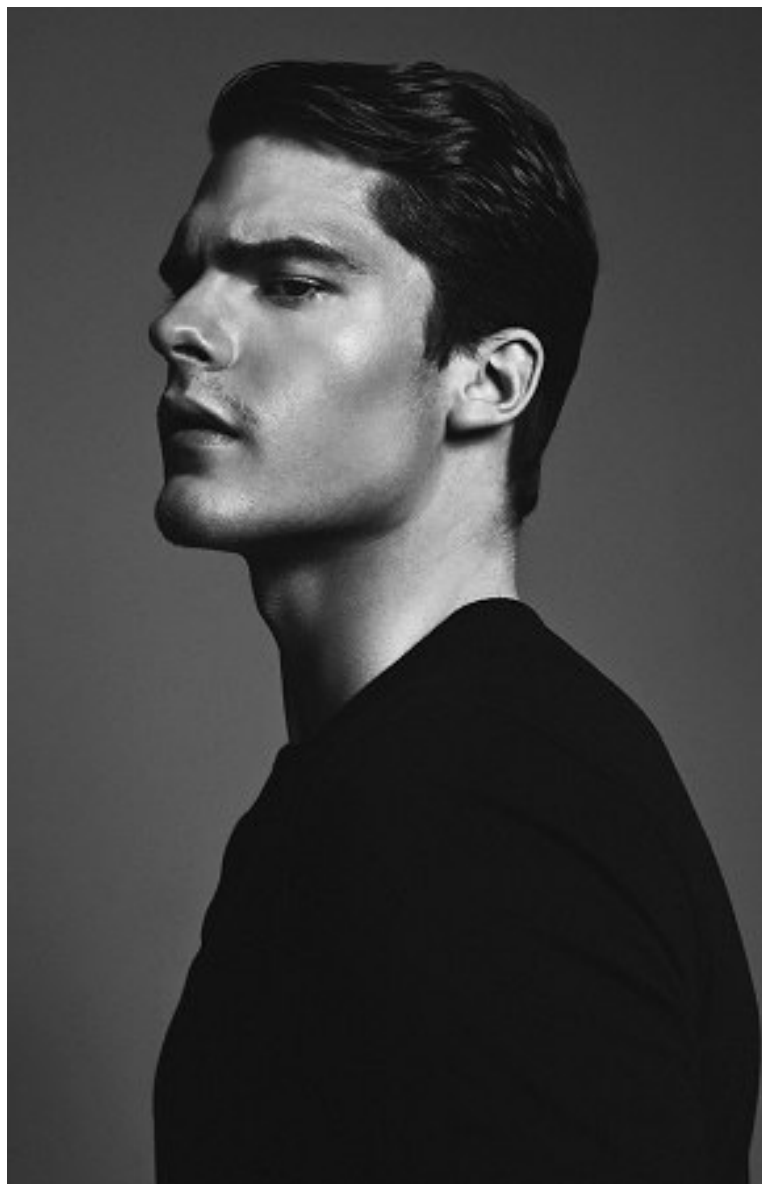

BRANDON

Height 6'1.5"/187cm Waist 32"/81cm Inseam 33"/84cm Suit 40"/101cm/50 Shoe 12 US/46.5 EU/11.5 UK Hair Dark Brown Eyes Hazel

BRANDON

Height 6'1.5"/187cm Waist 32"/81cm Inseam 33"/84cm Suit 40"/101cm/50 Shoe 12 US/46.5 EU/11.5 UK Hair Dark Brown Eyes Hazel

BRANDON

Height 6'1.5"/187cm Waist 32"/81cm Inseam 33"/84cm Suit 40"/101cm/50 Shoe 12 US/46.5 EU/11.5 UK Hair Dark Brown Eyes Hazel