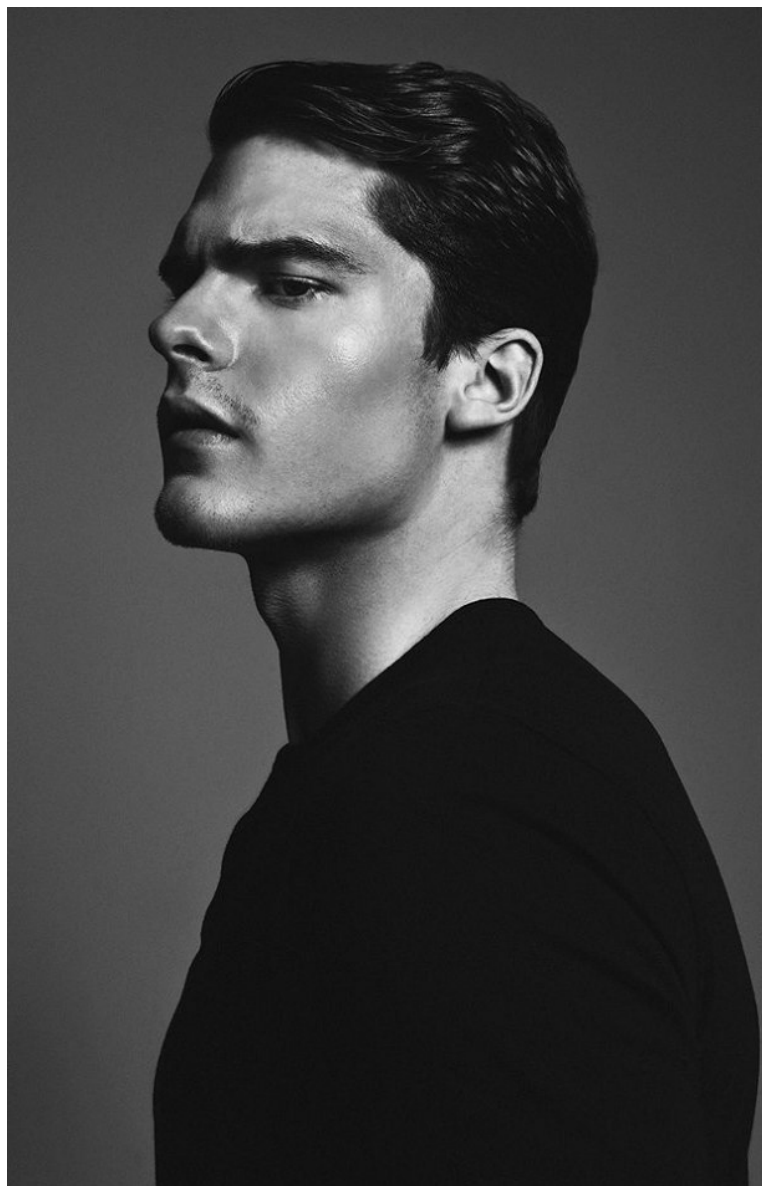

BRANDON

Height 6'1.5"/187cm Waist 32"/81cm Inseam 33"/84cm Suit 40"/101cm/50 Shoe 12 US/46.5 EU/11.5 UK Hair Dark Brown Eyes Hazel

BRANDON

Height 6'1.5"/187cm Waist 32"/81cm Inseam 33"/84cm Suit 40"/101cm/50 Shoe 12 US/46.5 EU/11.5 UK Hair Dark Brown Eyes Hazel

BRANDON

Height 6'1.5"/187cm Waist 32"/81cm Inseam 33"/84cm Suit 40"/101cm/50 Shoe 12 US/46.5 EU/11.5 UK Hair Dark Brown Eyes Hazel