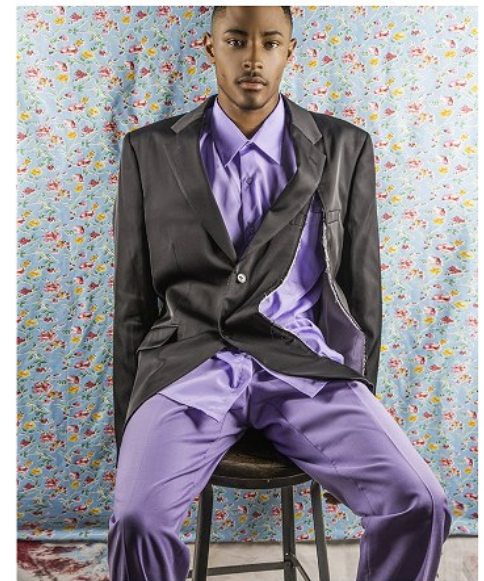

THINK CHROMATIC

Location
Toronto, Canada

Fashion Styling
Soraa Choudh / soraaahd.com

Toronto, Canada | Tel: 416-388-7049 | Email: chantalenadeau@rogers.com