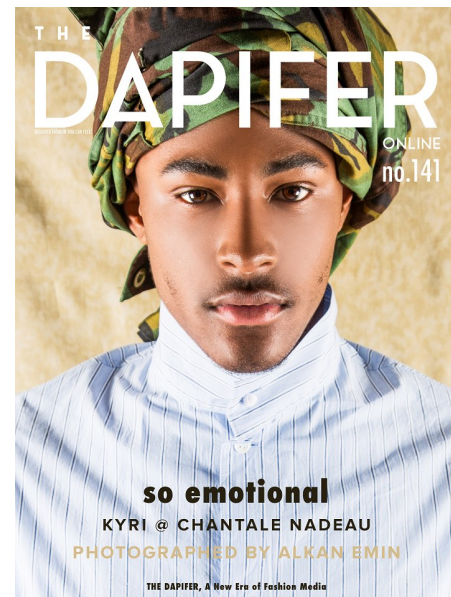

KYRI

Height 6'2"/188cm Hair Black Eyes Brown

THINK CHROMATIC

Location
Toronto, Canada

Toronto, Canada | Tel: 416-388-7049 | Email: chantalenadeau@rogers.com