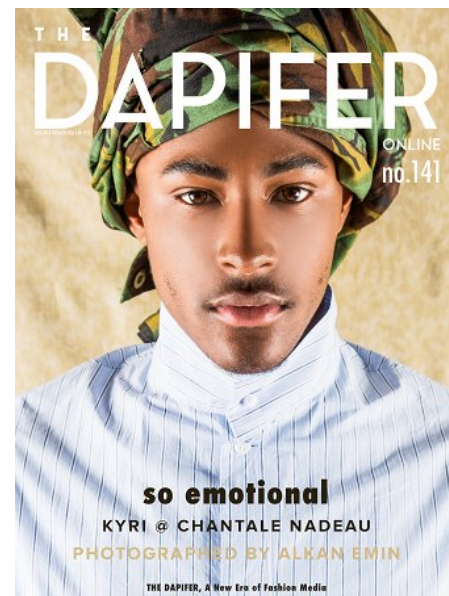

KYRI

Height 6'2"/188cm Hair Black Eyes Brown

THINK CHROMATIC

Location
Toronto, Canada

Fashion Styling
Soraa Choudh / soraaahd.com

Toronto, Canada | Tel: 416-388-7049 | Email: chantalenadeau@rogers.com